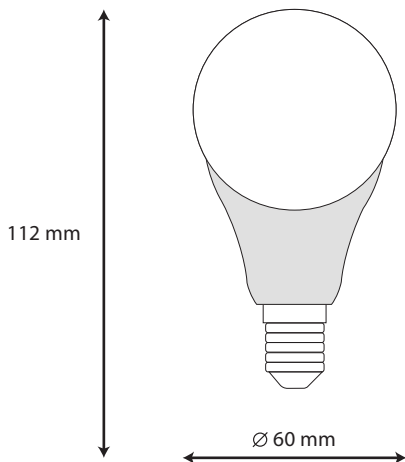

DIMENSION

PRODUCT

Name	GLS LED Lamps
Reference	EI-A60-09W
Bulb Shape	A60
Bulb Finish	White Frosted
Bulb diameter	Ø 60mm
Nominal Length	112mm
RoHS compliant	Yes
Cap/Base	E27
Ingress Protection	IP20

LIGHTING INFORMATION

Light source	LED
Gross luminous flux	765-810 Lm
Power	9 W
Colour temperature CCT	3000 / 6500 K
Colour Rendering Index	CRI > 80
Dimming	Non Dimmable
Median useful Life	20,000 hours

ELECTRICAL DATA

Power	9 W
Voltage	175-250V
Frequency (Hz)	50/60 Hz